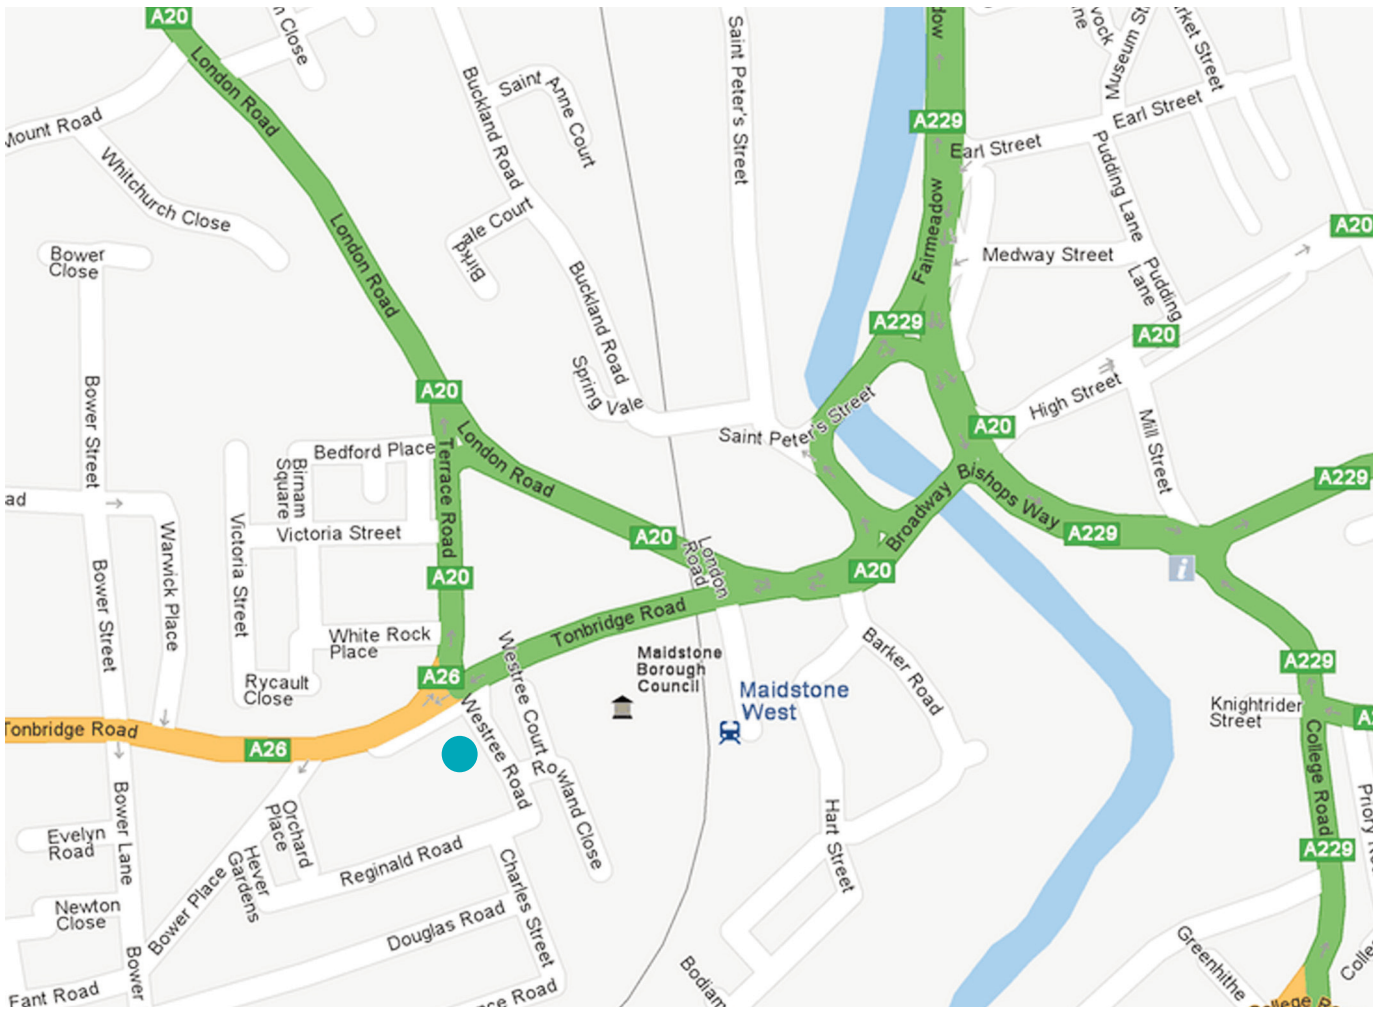

DIRECTIONS

From M20 J6: Follow signs for town centre A229. As you approach the river, follow signs for Tonbridge A26, which takes you over the river. Continue along the A26 towards Tonbridge, Westree Road is the first left after Maidstone West railway station. ● Westree House is immediately on the right.

From M20 J5: Follow signs for town centre (A20). As you enter the one way system down a hill, keep in right hand lane. Turn right just after the pedestrian crossing at the bottom of the hill, in front of the War Memorial. Join one-way system towards Tonbridge (A26). Get into left hand lane. Westree Road is the first road on the left (about 150yards). ● Westree House is immediately on the right.